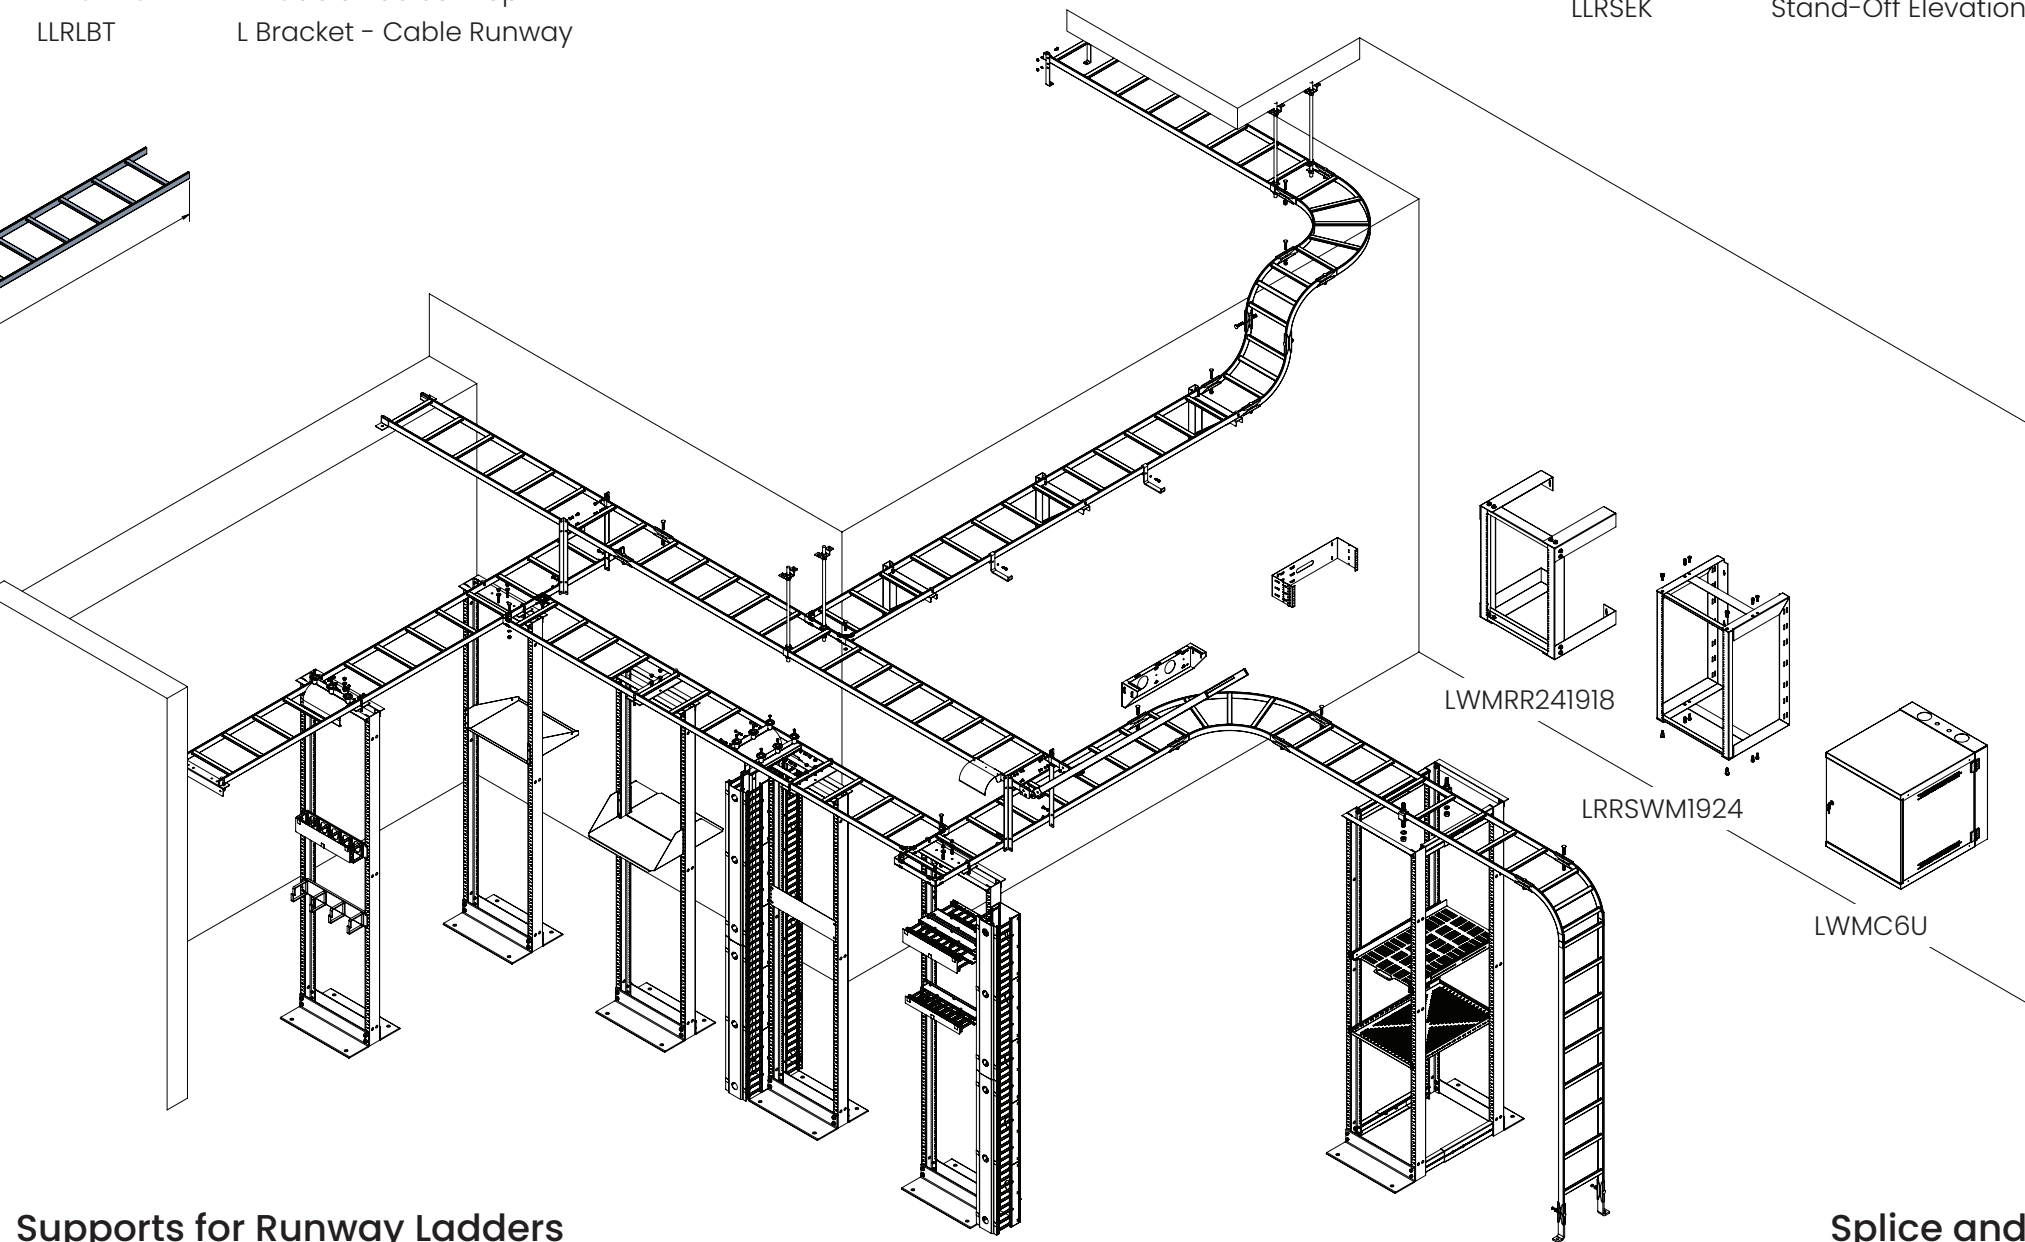

Cable Runway Bends