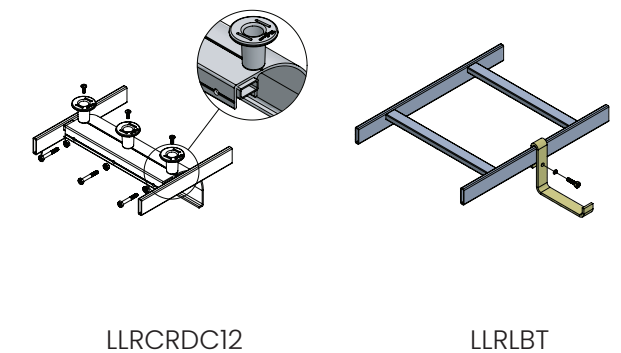

Runway Cable Supports