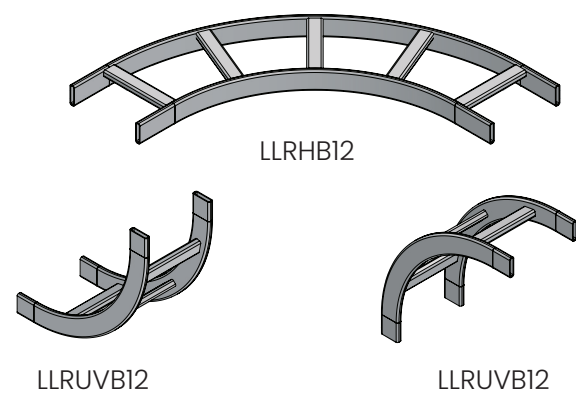

Cable Runway Bends